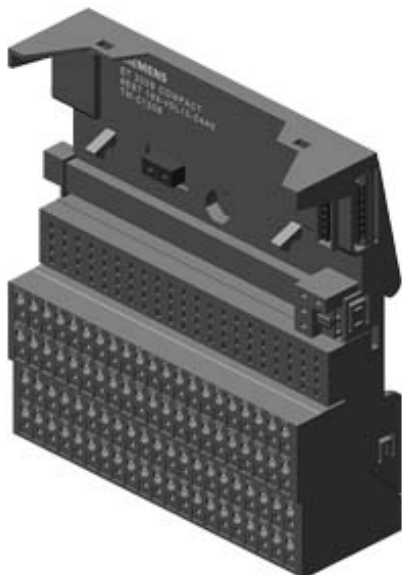

SIMATIC DP, TERMINAL MODULE TM-C120S FOR ET 200S  
COMPACT, SCREW-TYPE TERMINALS, 4 X 21 CONNECTORS,  
FIT FOR 32PT MODULES IN 2-WIRE

## Dimensions

Width	120 mm
Height	132 mm
Depth	43 mm

**last modified:** 12/19/2016